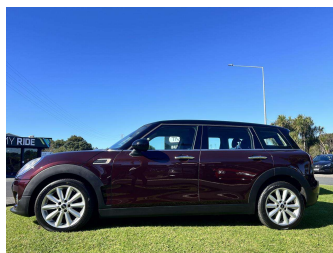

2015 BMW Mini Cooper S

Purchase Price **\$18,840**

Includes GST
Excludes on-road costs of \$895

Finance may be available on this vehicle. Ask one of our friendly staff for more information.

Gain peace of mind with Mechanical Breakdown Insurance. **Ask us how.**

Top features

None Listed

Body Style
Hatchback

Odometer
72,325 km

Engine
1500 cc

Fuel Type
Petrol

Transmission
Automatic

Wheels
-

VIN
-

Interior
Grey/Black

Safety
-

Reg No.
-

Ext Colour
Burgundy

History
-

Seats
5 seats, Cloth

CO2 Emissions
-