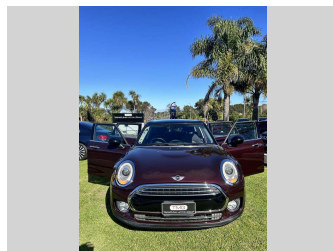

2015 BMW Mini Cooper S

Purchase Price **\$18,840**

Includes GST
Excludes on-road costs of \$895

Finance may be available on this vehicle. Ask one of our friendly staff for more information.

Gain peace of mind with Mechanical Breakdown Insurance. **Ask us how.**

Top features

None Listed

Body Style
Hatchback

Odometer
72,325 km

Engine
1500 cc

Fuel Type
Petrol

Transmission
Automatic

Wheels
-

VIN
-

Interior
Grey/Black

Safety
-

Reg No.
-

Ext Colour
Burgundy

History
-

Seats
5 seats, Cloth

CO2 Emissions
-