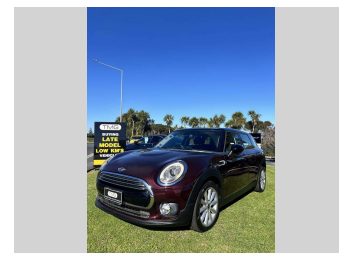

2015 BMW Mini Cooper S

Purchase Price **\$18,840**

Includes GST
Excludes on-road costs of \$895

Finance may be available on this vehicle. Ask one of our friendly staff for more information.

Gain peace of mind with Mechanical Breakdown Insurance. **Ask us how.**

Top features

None Listed

Body Style
Hatchback

Odometer
72,325 km

Engine
1500 cc

Fuel Type
Petrol

Transmission
Automatic

Wheels
-

VIN
-

Interior
Grey/Black

Safety
-

Reg No.
-

Ext Colour
Burgundy

History
-

Seats
5 seats, Cloth

CO2 Emissions
-