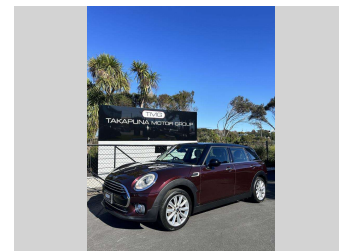

2015 BMW Mini Cooper S

Purchase Price **\$18,840**

Includes GST
Excludes on-road costs of \$895

Finance may be available on this vehicle. Ask one of our friendly staff for more information.

Gain peace of mind with Mechanical Breakdown Insurance. **Ask us how.**

Top features

None Listed

Body Style
Hatchback

Odometer
72,325 km

Engine
1500 cc

Fuel Type
Petrol

Transmission
Automatic

Wheels
-