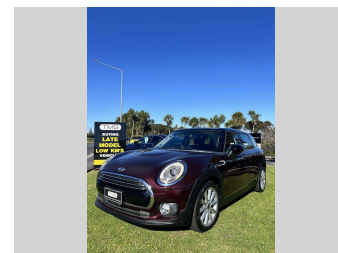

2015 BMW Mini Cooper S

Purchase Price **\$17,840**

Includes GST
Excludes on-road costs of \$895

Finance may be available on this vehicle. Ask one of our friendly staff for more information.

Gain peace of mind with Mechanical Breakdown Insurance. **Ask us how.**

Top features

None Listed

Body Style
Hatchback

Odometer
72,325 km

Engine
1500 cc

Fuel Type
Petrol

Transmission
Automatic

Wheels
-

VIN
-

Interior
Grey/Black

Safety
-

Reg No.
-

Ext Colour
Burgundy

History
-

Seats
5 seats, Cloth

CO2 Emissions
-