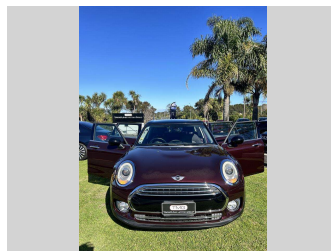

2015 BMW Mini Cooper S

Purchase Price **\$17,840**

Includes GST
Excludes on-road costs of \$895

Finance may be available on this vehicle. Ask one of our friendly staff for more information.

Gain peace of mind with Mechanical Breakdown Insurance. **Ask us how.**

Top features

None Listed

Body Style
Hatchback

Odometer
72,325 km

Engine
1500 cc

Fuel Type
Petrol

Transmission
Automatic

Wheels
-

VIN
-

Interior
Grey/Black

Safety
-

Reg No.
-

Ext Colour
Burgundy

History
-

Seats
5 seats, Cloth

CO2 Emissions
-