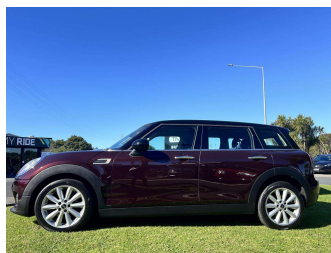

2015 BMW Mini Cooper S

Purchase Price **\$17,840**

Includes GST
Excludes on-road costs of \$895

Finance may be available on this vehicle. Ask one of our friendly staff for more information.

Gain peace of mind with Mechanical Breakdown Insurance. **Ask us how.**

Top features

None Listed

Body Style
Hatchback

Odometer
72,325 km

Engine
1500 cc

Fuel Type
Petrol

Transmission
Automatic

Wheels
-

VIN
-

Interior
Grey/Black

Safety
-

Reg No.
-

Ext Colour
Burgundy

History
-

Seats
5 seats, Cloth

CO2 Emissions
-