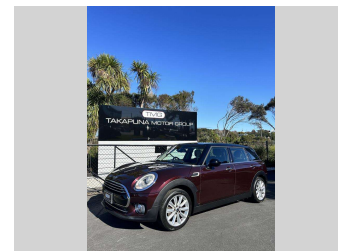

2015 BMW Mini Cooper S

Purchase Price **\$17,840**

Includes GST
Excludes on-road costs of \$895

Finance may be available on this vehicle. Ask one of our friendly staff for more information.

Gain peace of mind with Mechanical Breakdown Insurance. **Ask us how.**

Top features

None Listed

Body Style
Hatchback

Odometer
72,325 km

Engine
1500 cc

Fuel Type
Petrol

Transmission
Automatic

Wheels
-