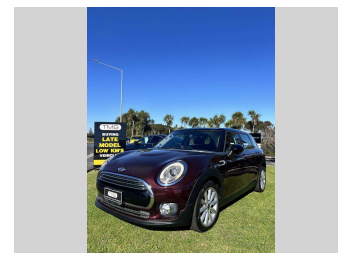

2015 BMW Mini Cooper S

Purchase Price **\$17,840**

Includes GST
Excludes on-road costs of \$895

Finance may be available on this vehicle. Ask one of our friendly staff for more information.

Gain peace of mind with Mechanical Breakdown Insurance. **Ask us how.**

Top features

None Listed

Body Style
Hatchback

Odometer
72,325 km

Engine
1500 cc

Fuel Type
Petrol

Transmission
Automatic

Wheels
-