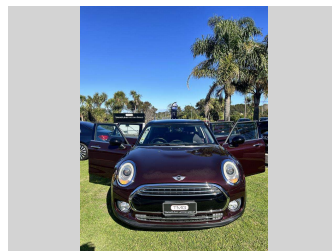

2015 BMW Mini Cooper S

Purchase Price **\$17,840**

Includes GST
Excludes on-road costs of \$895

Finance may be available on this vehicle. Ask one of our friendly staff for more information.

Gain peace of mind with Mechanical Breakdown Insurance. **Ask us how.**

Top features

None Listed

Body Style
Hatchback

Odometer
72,325 km

Engine
1500 cc

Fuel Type
Petrol

Transmission
Automatic

Wheels
-