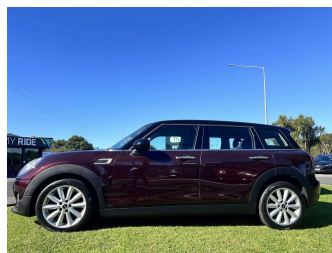

2015 BMW Mini Cooper S

Purchase Price **\$17,840**

Includes GST
Excludes on-road costs of \$895

Finance may be available on this vehicle. Ask one of our friendly staff for more information.

Gain peace of mind with Mechanical Breakdown Insurance. **Ask us how.**

Top features

None Listed

Body Style
Hatchback

Odometer
72,325 km

Engine
1500 cc

Fuel Type
Petrol

Transmission
Automatic

Wheels
-

VIN
-

Interior
Grey/Black

Safety
-

Reg No.

-

Ext Colour
Burgundy

History

-