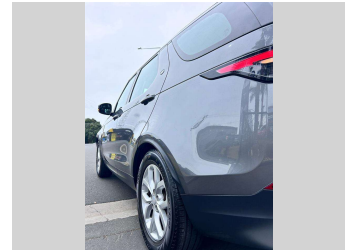

2019 Land Rover Discovery TD6 S 3.0DT/4WD/8AT

Purchase Price **\$66,880**
Includes GST, Registration & Licensing

Finance may be available on this vehicle. Ask one of our friendly staff for more information.

Gain peace of mind with Mechanical Breakdown Insurance. **Ask us how.**

Top features
None Listed

Body Style
5 door, Wagon

Odometer
64,716 km

Engine
2993 cc, Internal Combustion

Fuel Type
Diesel

Transmission
Automatic, 4WD