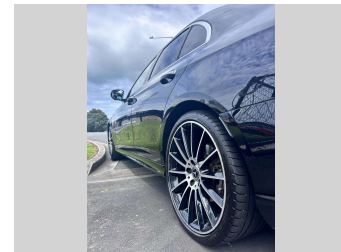

2020 Mercedes-Benz E-CLASS E200 2.0PT/9AT