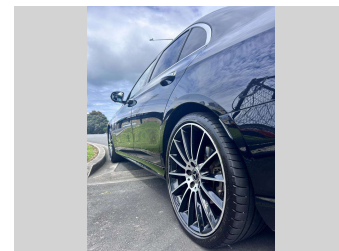

2020 Mercedes-Benz

Purchase Price **$48,845**
Includes GST, Registration & Licensing

Finance may be available on this vehicle. Ask one of our friendly staff for more information.

Gain peace of mind with Mechanical Breakdown Insurance. **Ask us how.**

Top features

- » ABS Brakes
- » Air Conditioning
- » Cruise Control
- » Electric Mirrors
- » Electric Windows
- » Engine Immobiliser
- » Power Steering

Body Style
4 door, Saloon

Odometer
74,336 km

Engine
1991 cc, Internal Combustion

Fuel Type
Petrol

Transmission
Automatic, Rear Wheel

Wheels
AMG Alloys

VIN
WDD2130802A732311

Interior
Black, Leather

Safety
-

Reg No.
MRL613

Ext Colour
Black

History
NZ New, 4 owners

Seats
5 seats, Leather

CO2 Emissions
-

Energy Economy
-

Stock ID: 46470

Takapuna Motor Group | Phone 09 580 2081 | Email
auckland@takapunamotorgroup.co.nz
87 Barrys Point Road, Takapuna, Auckland 0622, New Zealand
www.takapunamotorgroup.co.nz