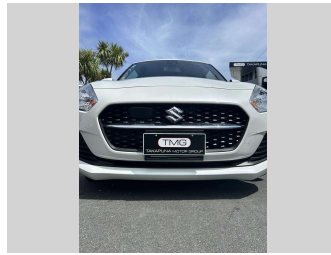

# 2021 Suzuki Swift XG 1.2LTR P/AUT

**Purchase Price** **\$17,845**

Includes GST  
Excludes on-road costs of \$895

Finance may be available on this vehicle. Ask one of our friendly staff for more information.

Gain peace of mind with Mechanical Breakdown Insurance. **Ask us how.**

**Top features**

None Listed

<b>Body Style</b>	<b>Hatchback</b>	<b>Reg No.</b>	-
<b>Odometer</b>	<b>16,413 km</b>	<b>Ext Colour</b>	<b>White</b>
<b>Engine</b>	<b>1200 cc</b>	<b>History</b>	-
<b>Fuel Type</b>	<b>Petrol</b>	<b>Seats</b>	<b>Fabric</b>
<b>Transmission</b>	<b>Automatic</b>	<b>CO2 Emissions</b>	★★★★☆
<b>Wheels</b>	-	<b>116 grams/km</b>	
<b>VIN</b>	<b>7AT0GK0CX24402043</b>	<b>Energy Economy</b>	★★★★☆☆
<b>Interior</b>	<b>Black</b>	<b>Annual fuel cost of \$1,960</b>	
<b>Safety</b>		<b>5L per 100km</b>	
	Based on 2023 VSRR rating	<b>Cost per year is an estimate based on petrol price of \$2.80 per litre and an average distance of 14000 km. Emissions and Energy Economy figures standardised to 3P WLTP.</b>	
		<b>Stock ID: 46198</b>	