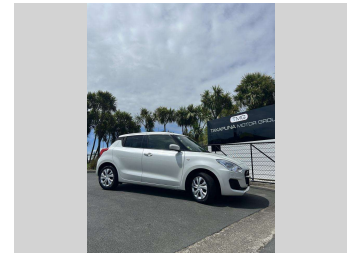

# 2021 Suzuki Swift XG 1.2LTR P/AUT

**Purchase Price** **\$17,845**

Includes GST  
Excludes on-road costs of \$895

Finance may be available on this vehicle. Ask one of our friendly staff for more information.

Gain peace of mind with Mechanical Breakdown Insurance. **Ask us how.**

**Top features**

None Listed

<b>Body Style</b>	<b>Hatchback</b>	<b>Reg No.</b>	-
<b>Odometer</b>	<b>16,413 km</b>	<b>Ext Colour</b>	<b>White</b>
<b>Engine</b>	<b>1200 cc</b>	<b>History</b>	-
<b>Fuel Type</b>	<b>Petrol</b>	<b>Seats</b>	<b>Fabric</b>
<b>Transmission</b>	<b>Automatic</b>	<b>CO2 Emissions</b>	★★★★☆
<b>Wheels</b>	-	<b>116 grams/km</b>	
<b>VIN</b>	<b>7AT0GK0CX24402043</b>	<b>Energy Economy</b>	★★★★☆☆
<b>Interior</b>	<b>Black</b>	<b>Annual fuel cost of \$1,960</b>	
<b>Safety</b>		<b>5L per 100km</b>	
	Based on 2023 VSRR rating	<b>Cost per year is an estimate based on petrol price of \$2.80 per litre and an average distance of 14000 km. Emissions and Energy Economy figures standardised to 3P WLTP.</b>	
		<b>Stock ID: 46198</b>	