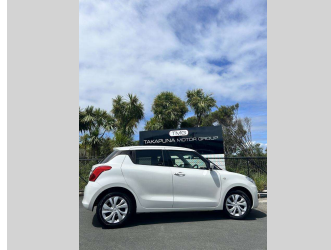

# 2021 Suzuki Swift XG 1.2LTR P/AUT

**Purchase Price** **\$17,845**

Includes GST  
Excludes on-road costs of \$895

Finance may be available on this vehicle. Ask one of our friendly staff for more information.

Gain peace of mind with Mechanical Breakdown Insurance. **Ask us how.**

**Top features**

None Listed

<b>Body Style</b>	<b>Hatchback</b>	<b>Reg No.</b>	-
<b>Odometer</b>	<b>16,413 km</b>	<b>Ext Colour</b>	<b>White</b>
<b>Engine</b>	<b>1200 cc</b>	<b>History</b>	-
<b>Fuel Type</b>	<b>Petrol</b>	<b>Seats</b>	<b>Fabric</b>
<b>Transmission</b>	<b>Automatic</b>	<b>CO2 Emissions</b>	★★★★☆
<b>Wheels</b>	-	<b>116 grams/km</b>	
<b>VIN</b>	<b>7AT0GK0CX24402043</b>	<b>Energy Economy</b>	★★★★☆☆
<b>Interior</b>	<b>Black</b>	<b>Annual fuel cost of \$1,960</b>	
<b>Safety</b>		<b>5L per 100km</b>	
	Based on 2023 VSRR rating	<b>Cost per year is an estimate based on petrol price of \$2.80 per litre and an average distance of 14000 km. Emissions and Energy Economy figures standardised to 3P WLTP.</b>	
		<b>Stock ID: 46198</b>	