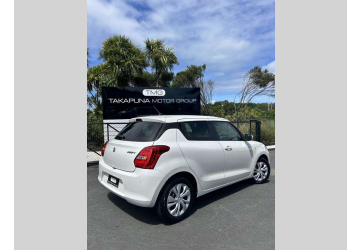

# 2021 Suzuki Swift XG 1.2LTR P/AUT

**Purchase Price** **\$17,845**

Includes GST  
Excludes on-road costs of \$895

Finance may be available on this vehicle. Ask one of our friendly staff for more information.

Gain peace of mind with Mechanical Breakdown Insurance. **Ask us how.**

**Top features**

None Listed

<b>Body Style</b>	<b>Hatchback</b>	<b>Reg No.</b>	-
<b>Odometer</b>	<b>16,413 km</b>	<b>Ext Colour</b>	<b>White</b>
<b>Engine</b>	<b>1200 cc</b>	<b>History</b>	-
<b>Fuel Type</b>	<b>Petrol</b>	<b>Seats</b>	<b>Fabric</b>
<b>Transmission</b>	<b>Automatic</b>	<b>CO2 Emissions</b>	★★★★☆
<b>Wheels</b>	-	<b>116 grams/km</b>	
<b>VIN</b>	<b>7AT0GK0CX24402043</b>	<b>Energy Economy</b>	★★★★☆☆
<b>Interior</b>	<b>Black</b>	<b>Annual fuel cost of \$1,960</b>	
<b>Safety</b>		<b>5L per 100km</b>	
	Based on 2023 VSRR rating	<b>Cost per year is an estimate based on petrol price of \$2.80 per litre and an average distance of 14000 km. Emissions and Energy Economy figures standardised to 3P WLTP.</b>	
		<b>Stock ID: 46198</b>	