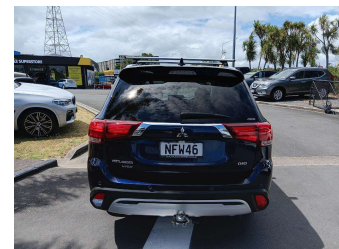

2021 Mitsubishi Outlander VRX 2.3D/4WD/6AT

Purchase Price **\$35,885**
Includes GST, Registration & Licensing

Finance may be available on this vehicle. Ask one of our friendly staff for more information.

Gain peace of mind with Mechanical Breakdown Insurance. **Ask us how.**

Top features
None Listed

Body Style
5 door, Wagon

Odometer
74,699 km

Engine
2268 cc, Internal Combustion

Fuel Type
Diesel

Transmission
Automatic, 4WD