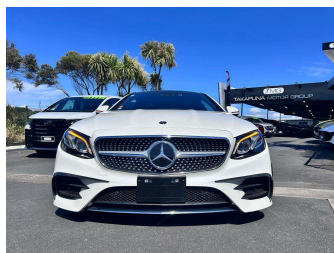

2019 Mercedes-Benz E 450 4 Matic Coupe Sport

Purchase Price **\$64,880**

Includes GST
Excludes on-road costs of \$895

Finance available Fast approvals

Gain peace of mind with Mechanical Breakdown Insurance. **Ask us how.**

Top features

None Listed

Body Style
2 door, Sedan

Odometer
32,500 km

Engine
2990 cc, Internal Combustion

Fuel Type
Petrol

Transmission
Automatic, 4WD

Wheels
-

VIN
-

Interior
Black, Leather

Safety
-

Reg No.
-

Ext Colour
White

History
Ex-Overseas

Seats
5 seats, Leather

CO2 Emissions
-